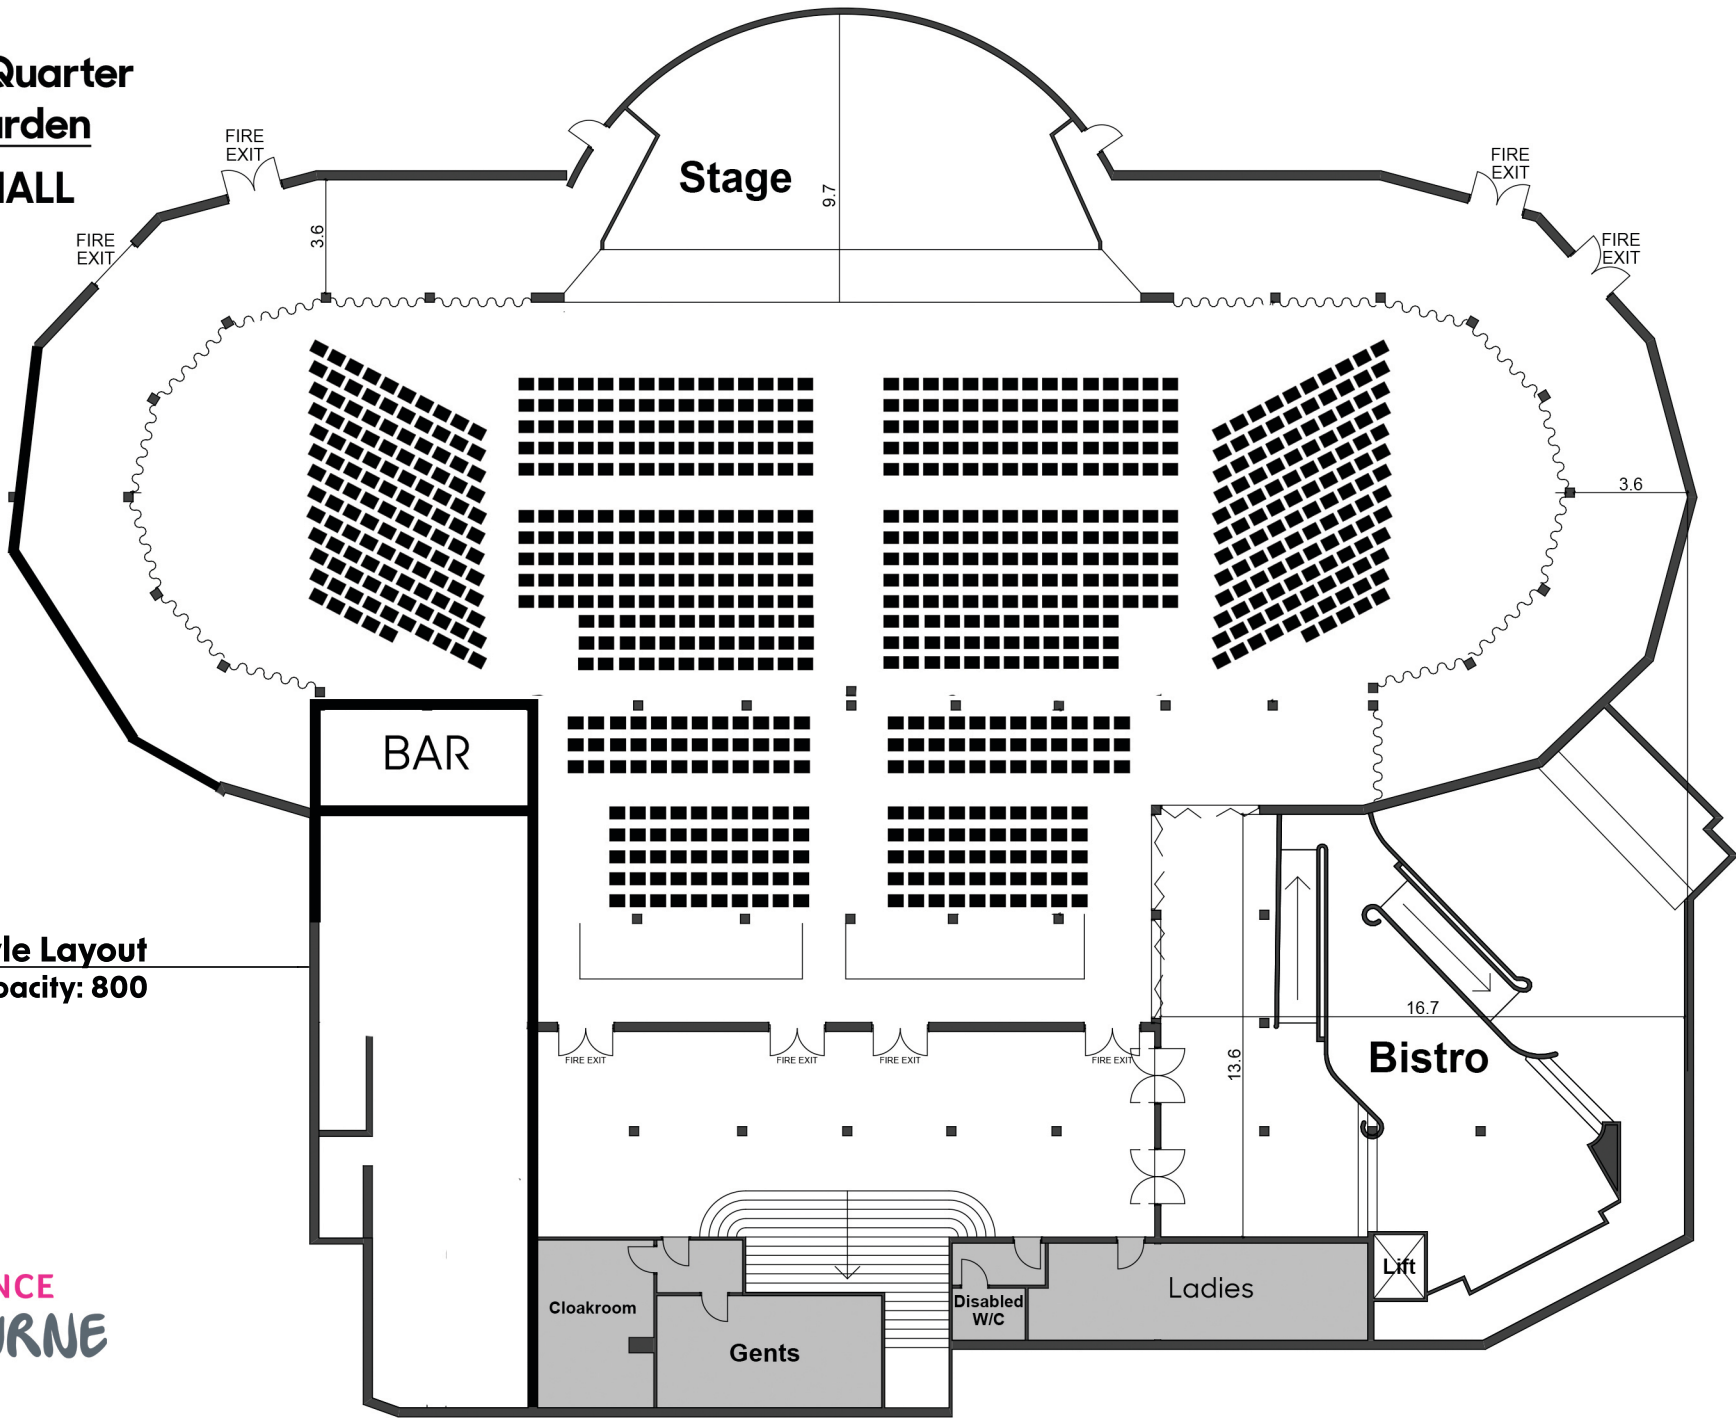

Devonshire Quarter
Winter Garden
FLORAL HALL

Theatre Style Layout
Capacity: 800

CONFERENCE
EASTBOURNE